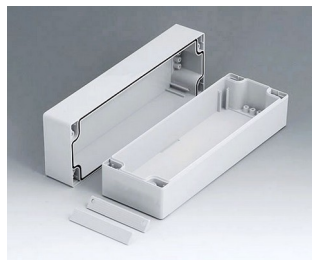

C2108242
ROBUST-BOX 80 LARGE, Vers.
II
PC (UL 94 HB)
gris clair RAL 7035
240x80x80mm
IP 66