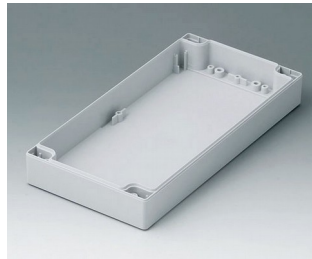

C0122001
Coquille 120, sans joint
ABS (UL 94 HB)
gris clair RAL 7035
200x120x30mm

C0122002
Coquille 120, sans joint
PC (UL 94 HB)
gris clair RAL 7035
200x120x30mm

ROBUST-BOX

C0122401
Coquille 120, sans joint
ABS (UL 94 HB)
gris clair RAL 7035
240x120x30mm