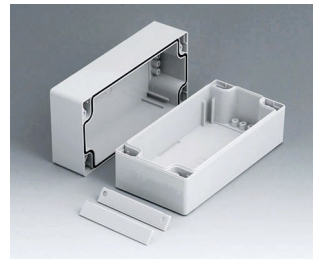

C2108161
ROBUST-BOX 80 LARGE, Vers.
I
ABS (UL 94 HB)
gris clair RAL 7035
160x80x80mm
IP 66