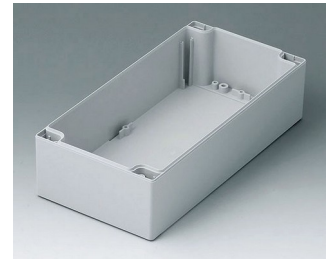

C2122402
Coquille 120, sans joint
PC (UL 94 HB)
gris clair RAL 7035
240x120x60mm