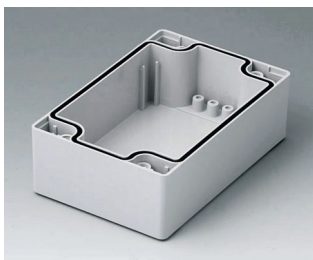

C2081201
Coquille 80, avec joint
ABS (UL 94 HB)
gris clair RAL 7035
120x80x40mm