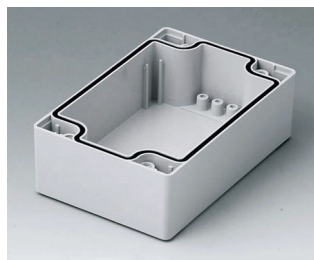

C2081202
Coquille 80, avec joint
PC (UL 94 HB)
gris clair RAL 7035
120x80x40mm