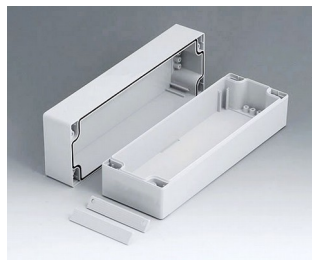

C2108242
ROBUST-BOX 80 LARGE, Vers.
II
PC (UL 94 HB)
gris clair RAL 7035
240x80x80mm
IP 66