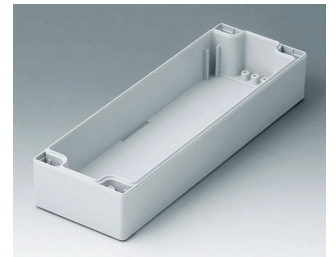

C1082402
Coquille 80, sans joint
PC (UL 94 HB)
gris clair RAL 7035
240x80x40mm