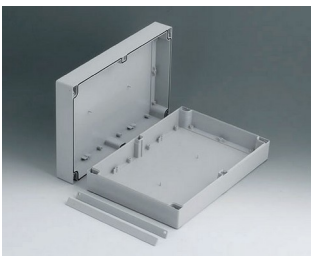

C2120301
ROBUST-BOX 200 LARGE,
Vers. I
ABS (UL 94 HB)
gris clair RAL 7035
300x200x80mm
IP 66