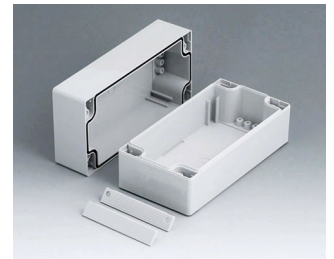

C2108162
ROBUST-BOX 80 LARGE, Vers.
II
PC (UL 94 HB)
gris clair RAL 7035
160x80x80mm
IP 66