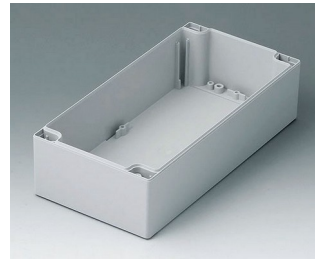

C2122401
Coquille 120, sans joint
ABS (UL 94 HB)
gris clair RAL 7035
240x120x60mm