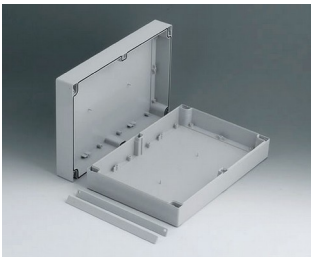

C2120301
ROBUST-BOX 200 LARGE,
Vers. I
ABS (UL 94 HB)
gris clair RAL 7035
300x200x80mm
IP 66