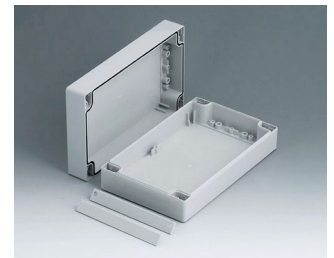

C2012202
ROBUST-BOX 120 LARGE,
Vers. II
PC (UL 94 HB)
gris clair RAL 7035
200x120x60mm
IP 66