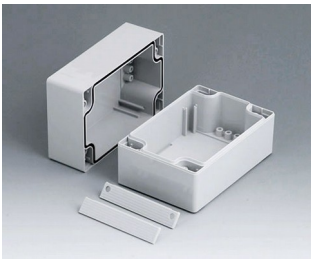

C2108121
ROBUST-BOX 80 LARGE, Vers.
I
ABS (UL 94 HB)
gris clair RAL 7035
120x80x80mm
IP 66