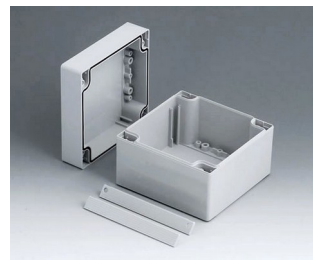

C2112121
ROBUST-BOX 120 LARGE,
Vers. I
ABS (UL 94 HB)
gris clair RAL 7035
120x120x90mm
IP 66