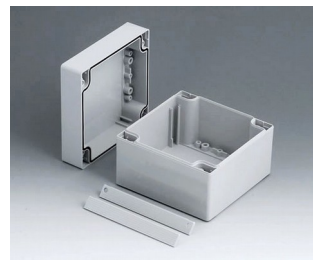

C2112121
ROBUST-BOX 120 LARGE,
Vers. I
ABS (UL 94 HB)
gris clair RAL 7035
120x120x90mm
IP 66