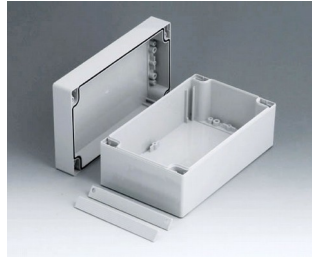

C2112202
ROBUST-BOX 120 LARGE,
Vers. II
PC (UL 94 HB)
gris clair RAL 7035
200x120x90mm
IP 66