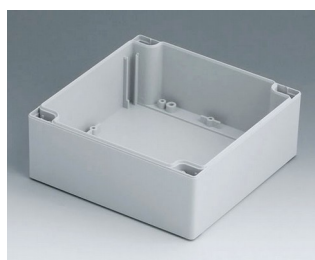

C2161602
Coquille 160, sans joint
PC (UL 94 HB)
gris clair RAL 7035
160x160x60mm