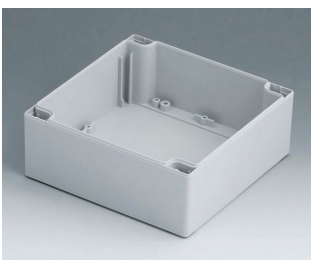

C2161601
Coquille 160, sans joint
ABS (UL 94 HB)
gris clair RAL 7035
160x160x60mm