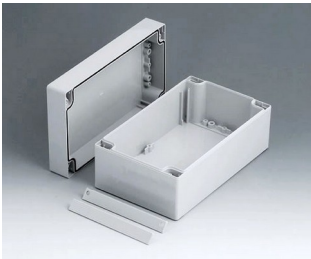

ROBUST-BOX

C2112201
ROBUST-BOX 120 LARGE,
Vers. I
ABS (UL 94 HB)
gris clair RAL 7035
200x120x90mm
IP 66