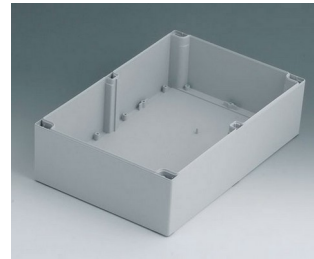

C4203001
Coquille 200, sans joint
ABS (UL 94 HB)
gris clair RAL 7035
300x200x80mm