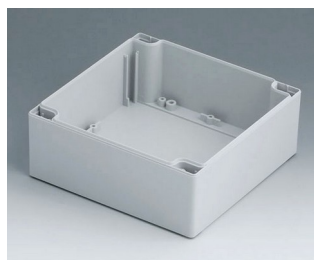

C2161602
Coquille 160, sans joint
PC (UL 94 HB)
gris clair RAL 7035
160x160x60mm