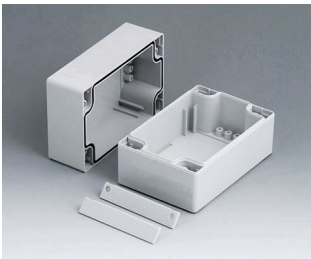

C2108121
ROBUST-BOX 80 LARGE, Vers.
I
ABS (UL 94 HB)
gris clair RAL 7035
120x80x80mm
IP 66