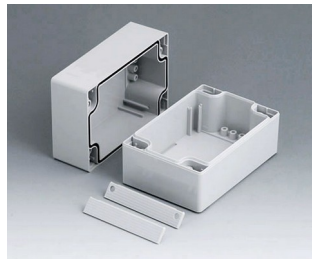

C2108122
ROBUST-BOX 80 LARGE, Vers.
II
PC (UL 94 HB)
gris clair RAL 7035
120x80x80mm
IP 66