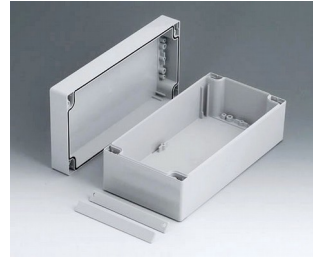

C2112241
ROBUST-BOX 120 LARGE,
Vers. I
ABS (UL 94 HB)
gris clair RAL 7035
240x120x90mm
IP 66