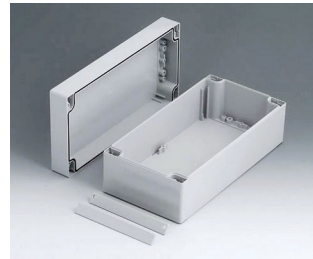

C2112241
ROBUST-BOX 120 LARGE,
Vers. I
ABS (UL 94 HB)
gris clair RAL 7035
240x120x90mm
IP 66