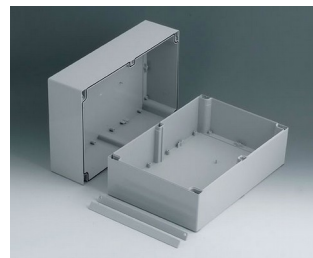

C2520301
ROBUST-BOX 200 LARGE,
Vers. I
ABS (UL 94 HB)
gris clair RAL 7035
300x200x160mm
IP 66