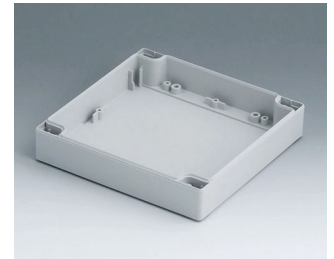

C0161602
Coquille 160, sans joint
PC (UL 94 HB)
gris clair RAL 7035
160x160x30mm