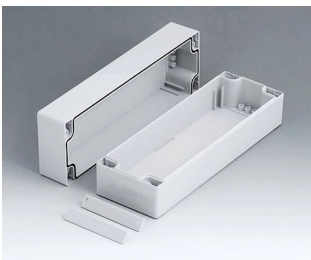

C2108241
ROBUST-BOX 80 LARGE, Vers.
I
ABS (UL 94 HB)
gris clair RAL 7035
240x80x80mm
IP 66