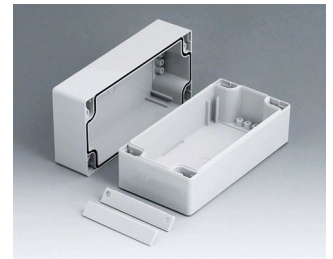

C2108162
ROBUST-BOX 80 LARGE, Vers.
II
PC (UL 94 HB)
gris clair RAL 7035
160x80x80mm
IP 66