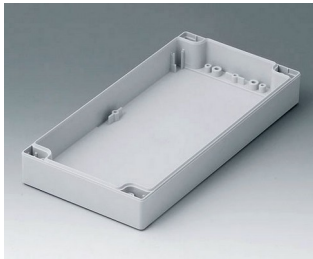

ROBUST-BOX

C0122401
Coquille 120, sans joint
ABS (UL 94 HB)
gris clair RAL 7035
240x120x30mm