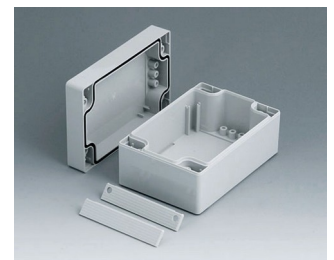

C2008122
ROBUST-BOX 80 LARGE, Vers.
II
PC (UL 94 HB)
gris clair RAL 7035
120x80x60mm
IP 66