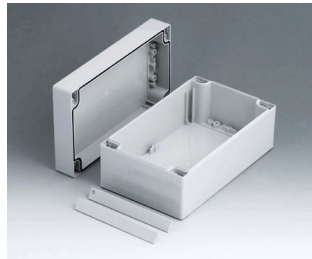

C2112202
ROBUST-BOX 120 LARGE,
Vers. II
PC (UL 94 HB)
gris clair RAL 7035
200x120x90mm
IP 66