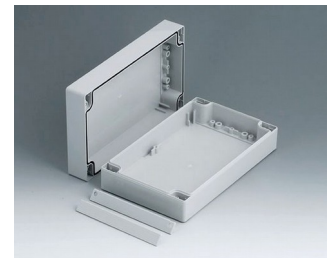

C2012202
ROBUST-BOX 120 LARGE,
Vers. II
PC (UL 94 HB)
gris clair RAL 7035
200x120x60mm
IP 66