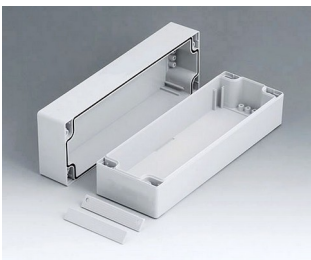

C2108241
ROBUST-BOX 80 LARGE, Vers.
I
ABS (UL 94 HB)
gris clair RAL 7035
240x80x80mm
IP 66