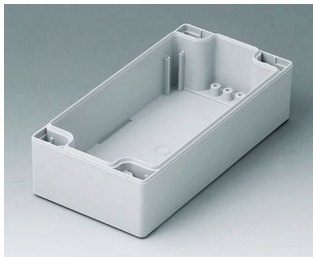

C1081601
Coquille 80, sans joint
ABS (UL 94 HB)
gris clair RAL 7035
160x80x40mm