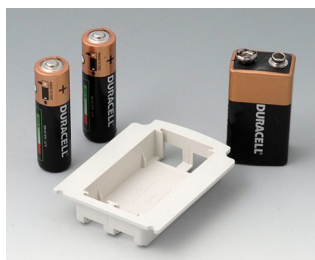

DATEC-CONTROL

A9176128
Logement pile XS, 2 x AA ou 1 x 9 V
ABS (UL 94 HB)

A9176158
Compartment piles XS, 3 x AA
ABS (UL 94 HB)
gris blanc RAL 9002

A9177310
Logement pile, 1 x 9 V
ABS (UL 94 HB)

A9178118
Support du compartiment piles
PC
volcan