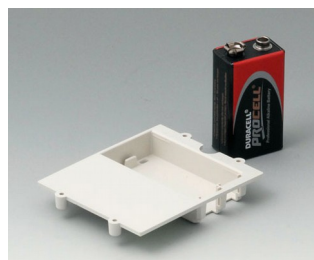

Accessoires "piles"

A9160003
Raccords de pile, 1 x 9 V (PP3)

A9174006
Ressorts de contacts, 1 x 9 V
Acier
étamé

A9176007
Ressorts de contacts, 2 x AA
Acier
nickelé

A9176008
Ressorts de contacts, 3 x AA
Acier
nickelé

DATEC-CONTROL

A9176128
Logement pile XS, 2 x AA ou 1 x 9 V
ABS (UL 94 HB)

A9176158
Compartment piles XS, 3 x AA
ABS (UL 94 HB)
gris blanc RAL 9002

A9177310
Logement pile, 1 x 9 V
ABS (UL 94 HB)

A9178118
Support du compartiment piles
PC
volcan