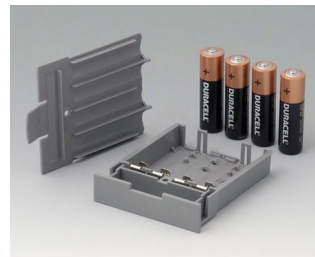

A9178128
Compartiment piles, M/L, 4 x AA PC volcan