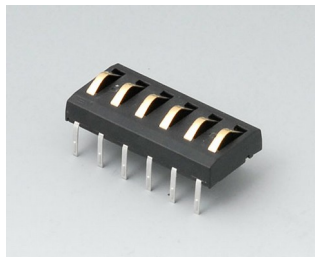

A9176137
Socle XS
ABS (UL 94 HB)
gris blanc RAL 9002

A9176139
Socle XS
ABS (UL 94 HB)
noir RAL 9005

A9177137
Socle S
ABS (UL 94 HB)
gris blanc RAL 9002

A9177139
Socle S
ABS (UL 94 HB)
noir RAL 9005

DATEC-CONTROL