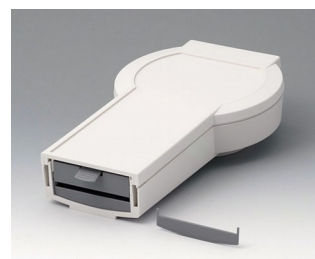

A9178188
Couvercle pour partie électr.,
Vers. II
PC
volcan