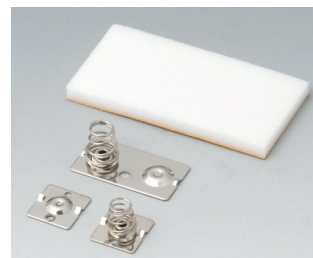

A9176007
Ressorts de contacts, 2 x AA
Acier
nickelé