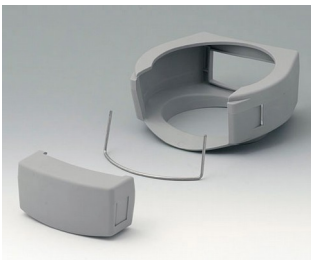

A9178108
Protecteur M
SBS (TPE)
volcan