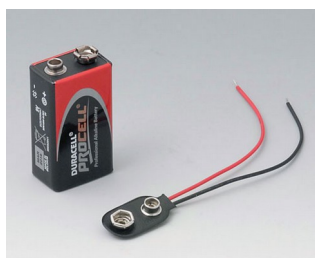

Accessoires "piles"

A9160003
Raccords de pile, 1 x 9 V (PP3)